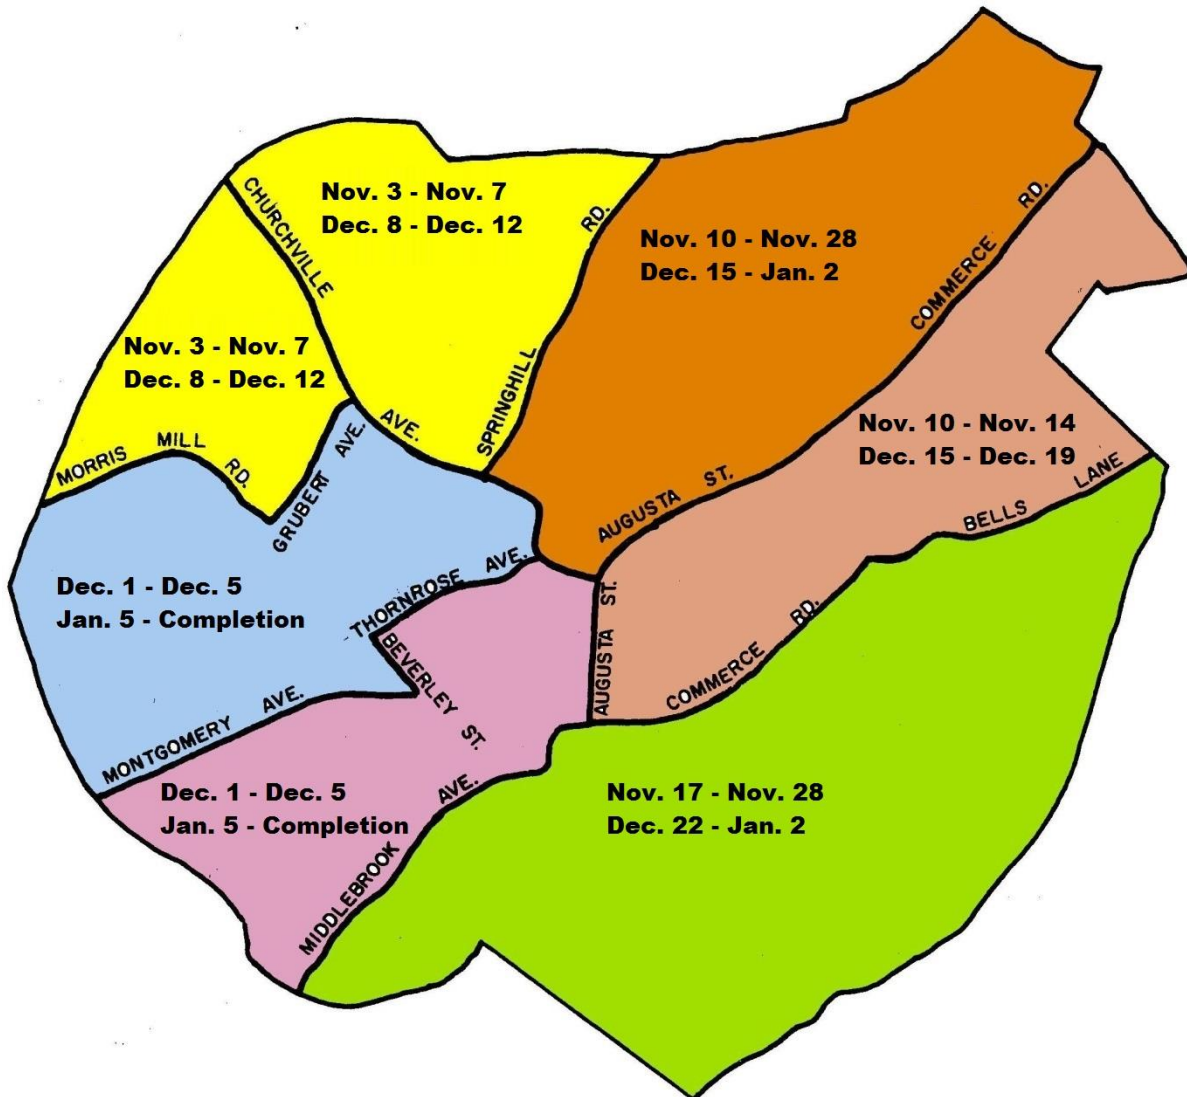

Staunton Leaf Collection Schedule 2014-15

The City is divided into seven (7) leaf collection areas. Trucks will visit each area twice. Residents are asked to rake leaves to the curb or street right-of-way, and keep them away from gutters and storm drains. Rocks, sticks, brush and other objects must be kept out of leaf piles as they can cause damage to the equipment and delay collection. No "mixed" piles will be collected. We are unable to provide individual street schedules. There will be no collection services November 27 - 28, December 24 - 26, December 31, and January 1.